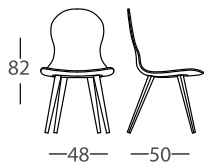

CHAIR SOFT /
SILLA SOFT /
CHAISE SOFT

FINISH / ACABADOS / FINITIONS	REF.	
COM / Tela Cliente /Tissu client	21.155/TC	
Fabric / Tela / Tissu B	21.155/B	
Fabric / Tela / Tissu C	21.155/C	
Fabric / Tela / Tissu D	21.155/D	
Fabric / Tela / Tissu E	21.155/E	
Leather / Piel / Cuir P1	21.155/P1	

Material required / Tela requerida / Tissu necessaire:
Fabric / Tela / Tissu: 1 m (width / ancho / largeur 140 cm)