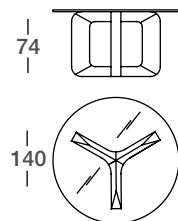

FINISH / ACABADO / FINITION	REF.
Standard Glass Top 19mm / Tapa Cristal Standard 19mm / Verre Standard 19 mm	Oak / Roble / Chêne	23.012
	Sycamore / Sicomoro / Sycomore	23.013
	Walnut / Nogal / Noyer	23.014
	FINISH / ACABADO / FINITION	REF.
Extraclare Glass Top 19mm / Tapa Cristal Extraclaro 19mm / Verre Extra Clair 19mm	Oak / Roble / Chêne	23.015
	Sycamore / Sicomoro / Sycomore	23.016
	Walnut / Nogal / Noyer	23.017