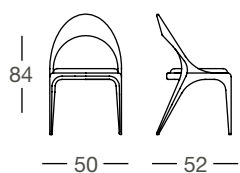

ALTERNATIVE

SHARON
SHARON CHAIR / SILLA SHARON / CHAISE SHARON

DESIGN BY PACO CAMUS

SHARON CHAIR / SILLA SHARON / CHAISE SHARON

Oak / Roble / Chêne	
FINISH / ACABADOS / FINITIONS	REF.
COM / Tela Cliente / Tissu client	23.018/TC
Fabric / Tela / Tissu B	23.018/B
Fabric / Tela / Tissu C	23.018/C
Fabric / Tela / Tissu D	23.018/D
Fabric / Tela / Tissu E	23.018/E
Leather / Piel / Cuir P1	23.018/P1

Material required / Tela requerida / Tissu necessaire:
Fabric / Tela / Tissu: 0,6 m (width / ancho / largeur 140 cm)

Sycamore / Sicomoro / Sycomore	
FINISH / ACABADOS / FINITIONS	REF.
COM / Tela Cliente / Tissu client	23.019/TC
Fabric / Tela / Tissu B	23.019/B
Fabric / Tela / Tissu C	23.019/C
Fabric / Tela / Tissu D	23.019/D
Fabric / Tela / Tissu E	23.019/E
Leather / Piel / Cuir P1	23.019/P1

Material required / Tela requerida / Tissu necessaire:
Fabric / Tela / Tissu: 0,6 m (width / ancho / largeur 140 cm)

ALTERNATIVE

DENISE
DENISE TABLES / MESAS DENISE / TABLES DENISE

DESIGN BY PACO CAMUS

DENISE TABLES / MESAS DENISE / TABLES DENISE