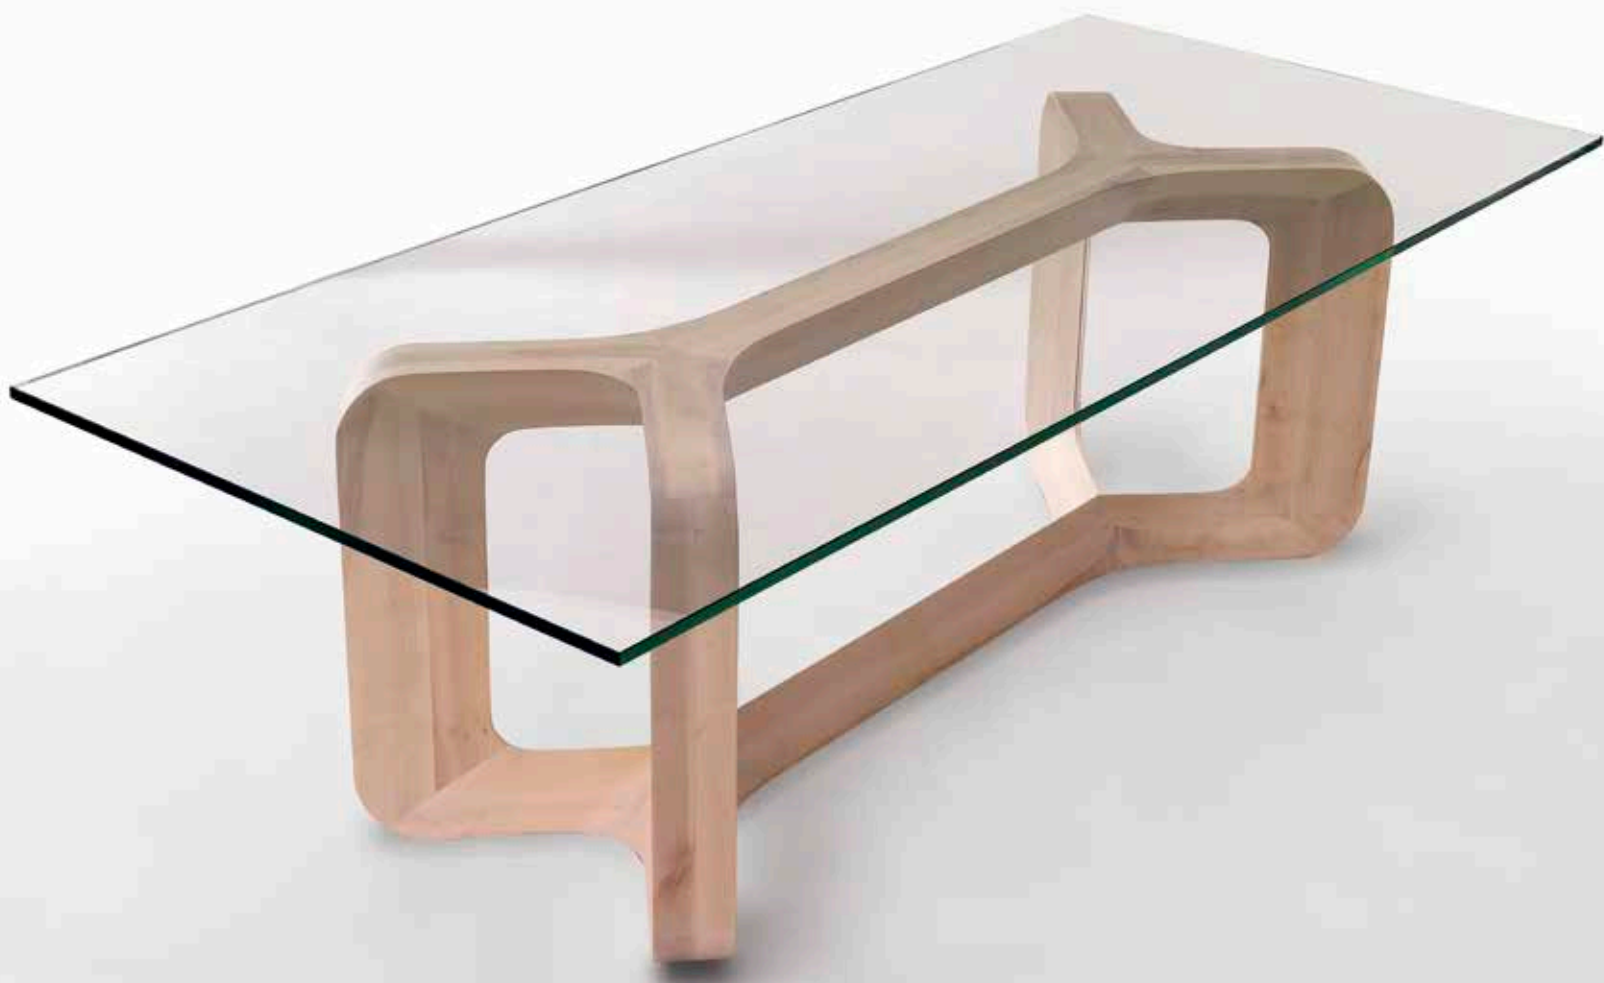

ALTERNATIVE

SHARON
SHARON CHAIR / SILLA SHARON / CHAISE SHARON

DESIGN BY PACO CAMUS

SHARON CHAIR / SILLA SHARON / CHAISE SHARON

Oak / Roble / Chêne	
FINISH / ACABADOS / FINITIONS	REF.
COM / Tela Cliente / Tissu client	23.018/TC
Fabric / Tela / Tissu B	23.018/B
Fabric / Tela / Tissu C	23.018/C
Fabric / Tela / Tissu D	23.018/D
Fabric / Tela / Tissu E	23.018/E
Leather / Piel / Cuir P1	23.018/P1

Material required / Tela requerida / Tissu necessaire:
Fabric / Tela / Tissu: 0,6 m (width / ancho / largeur 140 cm)

Sycamore / Sicomoro / Sycomore	
FINISH / ACABADOS / FINITIONS	REF.
COM / Tela Cliente / Tissu client	23.019/TC
Fabric / Tela / Tissu B	23.019/B
Fabric / Tela / Tissu C	23.019/C
Fabric / Tela / Tissu D	23.019/D
Fabric / Tela / Tissu E	23.019/E
Leather / Piel / Cuir P1	23.019/P1

Material required / Tela requerida / Tissu necessaire:
Fabric / Tela / Tissu: 0,6 m (width / ancho / largeur 140 cm)

ALTERNATIVE

DENISE
DENISE TABLES / MESAS DENISE / TABLES DENISE

DESIGN BY PACO CAMUS

DENISE TABLES / MESAS DENISE / TABLES DENISE