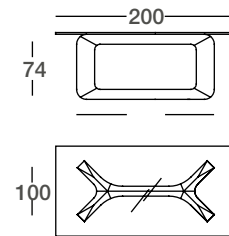

FINISH / ACABADO / FINITION	REF.
Standard Glass Top 19mm / Tapa Cristal Standard 19mm / Verre Standard 19 mm	Oak / Roble / Chêne	23.006
	Sycamore / Sicomoro / Sycomore	23.007
	Walnut / Nogal / Noyer	23.008
	FINISH / ACABADO / FINITION	REF.
Extraclare Glass Top 19mm / Tapa Cristal Extraclaro 19mm / Verre Extra Clair 19mm	Oak / Roble / Chêne	23.009
	Sycamore / Sicomoro / Sycomore	23.010
	Walnut / Nogal / Noyer	23.011