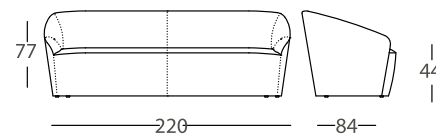

FINISH / ACABADOS / FINITIONS	REF.
COM / Tela Cliente / Tissu client	22.125/TC
Fabric / Tela / Tissu B	22.125/B
Fabric / Tela / Tissu C	22.125/C
Fabric / Tela / Tissu D	22.125/D
Fabric / Tela / Tissu E	22.125/E
Leather / Piel / Cuir P1	22.125/P1

Material required / Tela requerida / Tissu necessaire:
Fabric / Tela / Tissu: 7 m (width / ancho / largeur 140 cm)