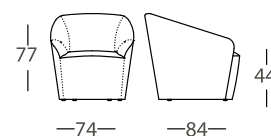

ORGANIC ARMCHAIR /
BUTACA ORGANIC /
FAUTEUIL ORGANIC

FINISH / ACABADOS / FINITIONS	REF.
COM / Tela Cliente / Tissu client	20.798/TC
Fabric / Tela / Tissu B	20.798/B
Fabric / Tela / Tissu C	20.798/C
Fabric / Tela / Tissu D	20.798/D
Fabric / Tela / Tissu E	20.798/E
Leather / Piel / Cuir P1	20.798/P1

Material required / Tela requerida / Tissu necessaire:
Fabric / Tela / Tissu: 3 m (width / ancho / largeur 140 cm)