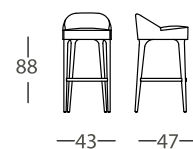

ALTERNATIVE

**ORGANIC**

ORGANIC STOOL / TABURETE ORGANIC / TABOURET ORGANIC

DESIGN BY JOAN LAO

ORGANIC UPHOLSTERY / ORGANIC TAPIZADO / ORGANIC TAPISSÉ

| FINISH / ACABADOS / FINITIONS     | REF.      |
|-----------------------------------|-----------|
| COM / Tela Cliente / Tissu client | 20.509/TC |
| Fabric / Tela / Tissu B           | 20.509/B  |
| Fabric / Tela / Tissu C           | 20.509/C  |
| Fabric / Tela / Tissu D           | 20.509/D  |
| Fabric / Tela / Tissu E           | 20.509/E  |
| Leather / Piel / Cuir P1          | 20.509/P1 |