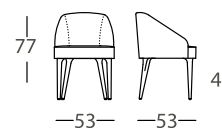

ORGANIC CHAIR DINING ROOM
SILLÓN COMEDOR ORGANIC
FAUTEUIL SALLE A MANGER ORGANIC

FINISH / ACABADOS / FINITIONS	REF.
COM / Tela Cliente /Tissu client	21.216/TC
Fabric / Tela / Tissu B	21.216/B
Fabric / Tela / Tissu C	21.216/C
Fabric / Tela / Tissu D	21.216/D
Fabric / Tela / Tissu E	21.216/E
Leather / Piel / Cuir P1	21.216/P1

Material required / Tela requerida / Tissu necessaire:
Fabric / Tela / Tissu: 1,2 m (width / ancho / largeur 140 cm)

Those tables can be made in Oak or Sycamore veneers, please indicate in the order. /
Estas piezas se fabrican en madera de Roble y Sicomoro, por favor indicar en pedido. /
Les tables peuvent se fabriquer en chêne ou Sycamore (indiquer en commande).