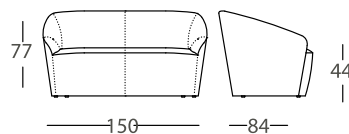

Material required / Tela requerida / Tissu necessaire:  
Fabric / Tela / Tissu: 3 m (width / ancho / largeur 140 cm)

ORGANIC SOFA / SOFÁ ORGANIC / CANAPÉ ORGANIC

| FINISH / ACABADOS / FINITIONS     | REF.      |
|-----------------------------------|-----------|
| COM / Tela Cliente / Tissu client | 22.123/TC |
| Fabric / Tela / Tissu B           | 22.123/B  |
| Fabric / Tela / Tissu C           | 22.123/C  |
| Fabric / Tela / Tissu D           | 22.123/D  |
| Fabric / Tela / Tissu E           | 22.123/E  |
| Leather / Piel / Cuir P1          | 22.123/P1 |