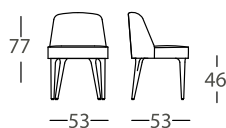

ORGANIC CHAIR
SILLA ORGANIC
CHAISE ORGANIC

FINISH / ACABADOS / FINITIONS	REF.
COM / Tela Cliente /Tissu client	21.215/TC
Fabric / Tela / Tissu B	21.215/B
Fabric / Tela / Tissu C	21.215/C
Fabric / Tela / Tissu D	21.215/D
Fabric / Tela / Tissu E	21.215/E
Leather / Piel / Cuir P1	21.215/P1

Material required / Tela requerida / Tissu necessaire:
Fabric / Tela / Tissu: 1,1 m (width / ancho / largeur 140 cm)